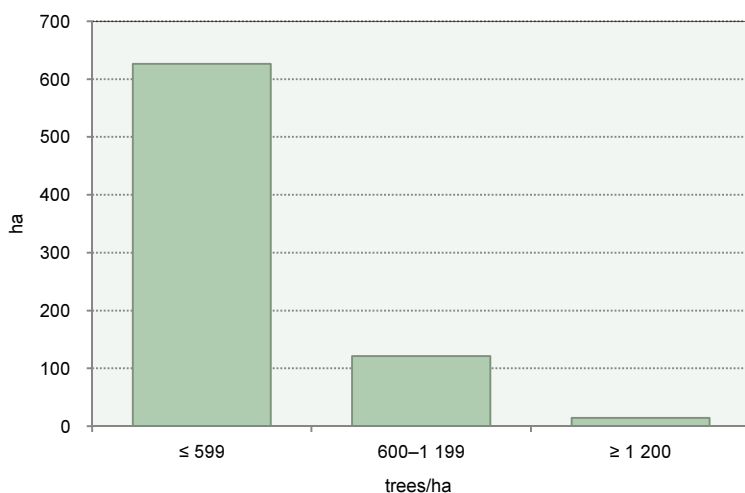

1-11. Peach trees: orchard area by groups and by plantation density

ha

	Orchard area, total	in which by plantation density (trees/ha)		
		up to 599	600–1 199	1 200 and more
Peach trees, total	761.38	626.21	120.95	14.22
in which groups:				
Yellow flesh				
Early	10.86	10.52	0.34	-
Medium	545.30	454.41	85.39	5.50
Late	164.19	141.98	20.86	1.35
White flesh				
Early	0.13	0.12	i. d.	.
Medium	4.58	2.60	1.98	-
Late	0.88	0.48	0.40	-
Nectarines				
Early	2.25	2.24	i. d.	.
Medium	5.52	1.28	1.76	2.48
Late	27.67	12.58	10.20	4.89

PEACH TREES BY PLANTATION DENSITY