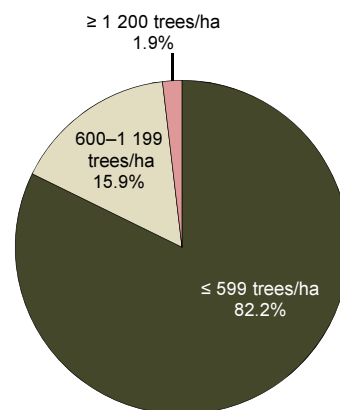

STRUCTURE OF PEACH ORCHARDS' PLANTATION DENSITY